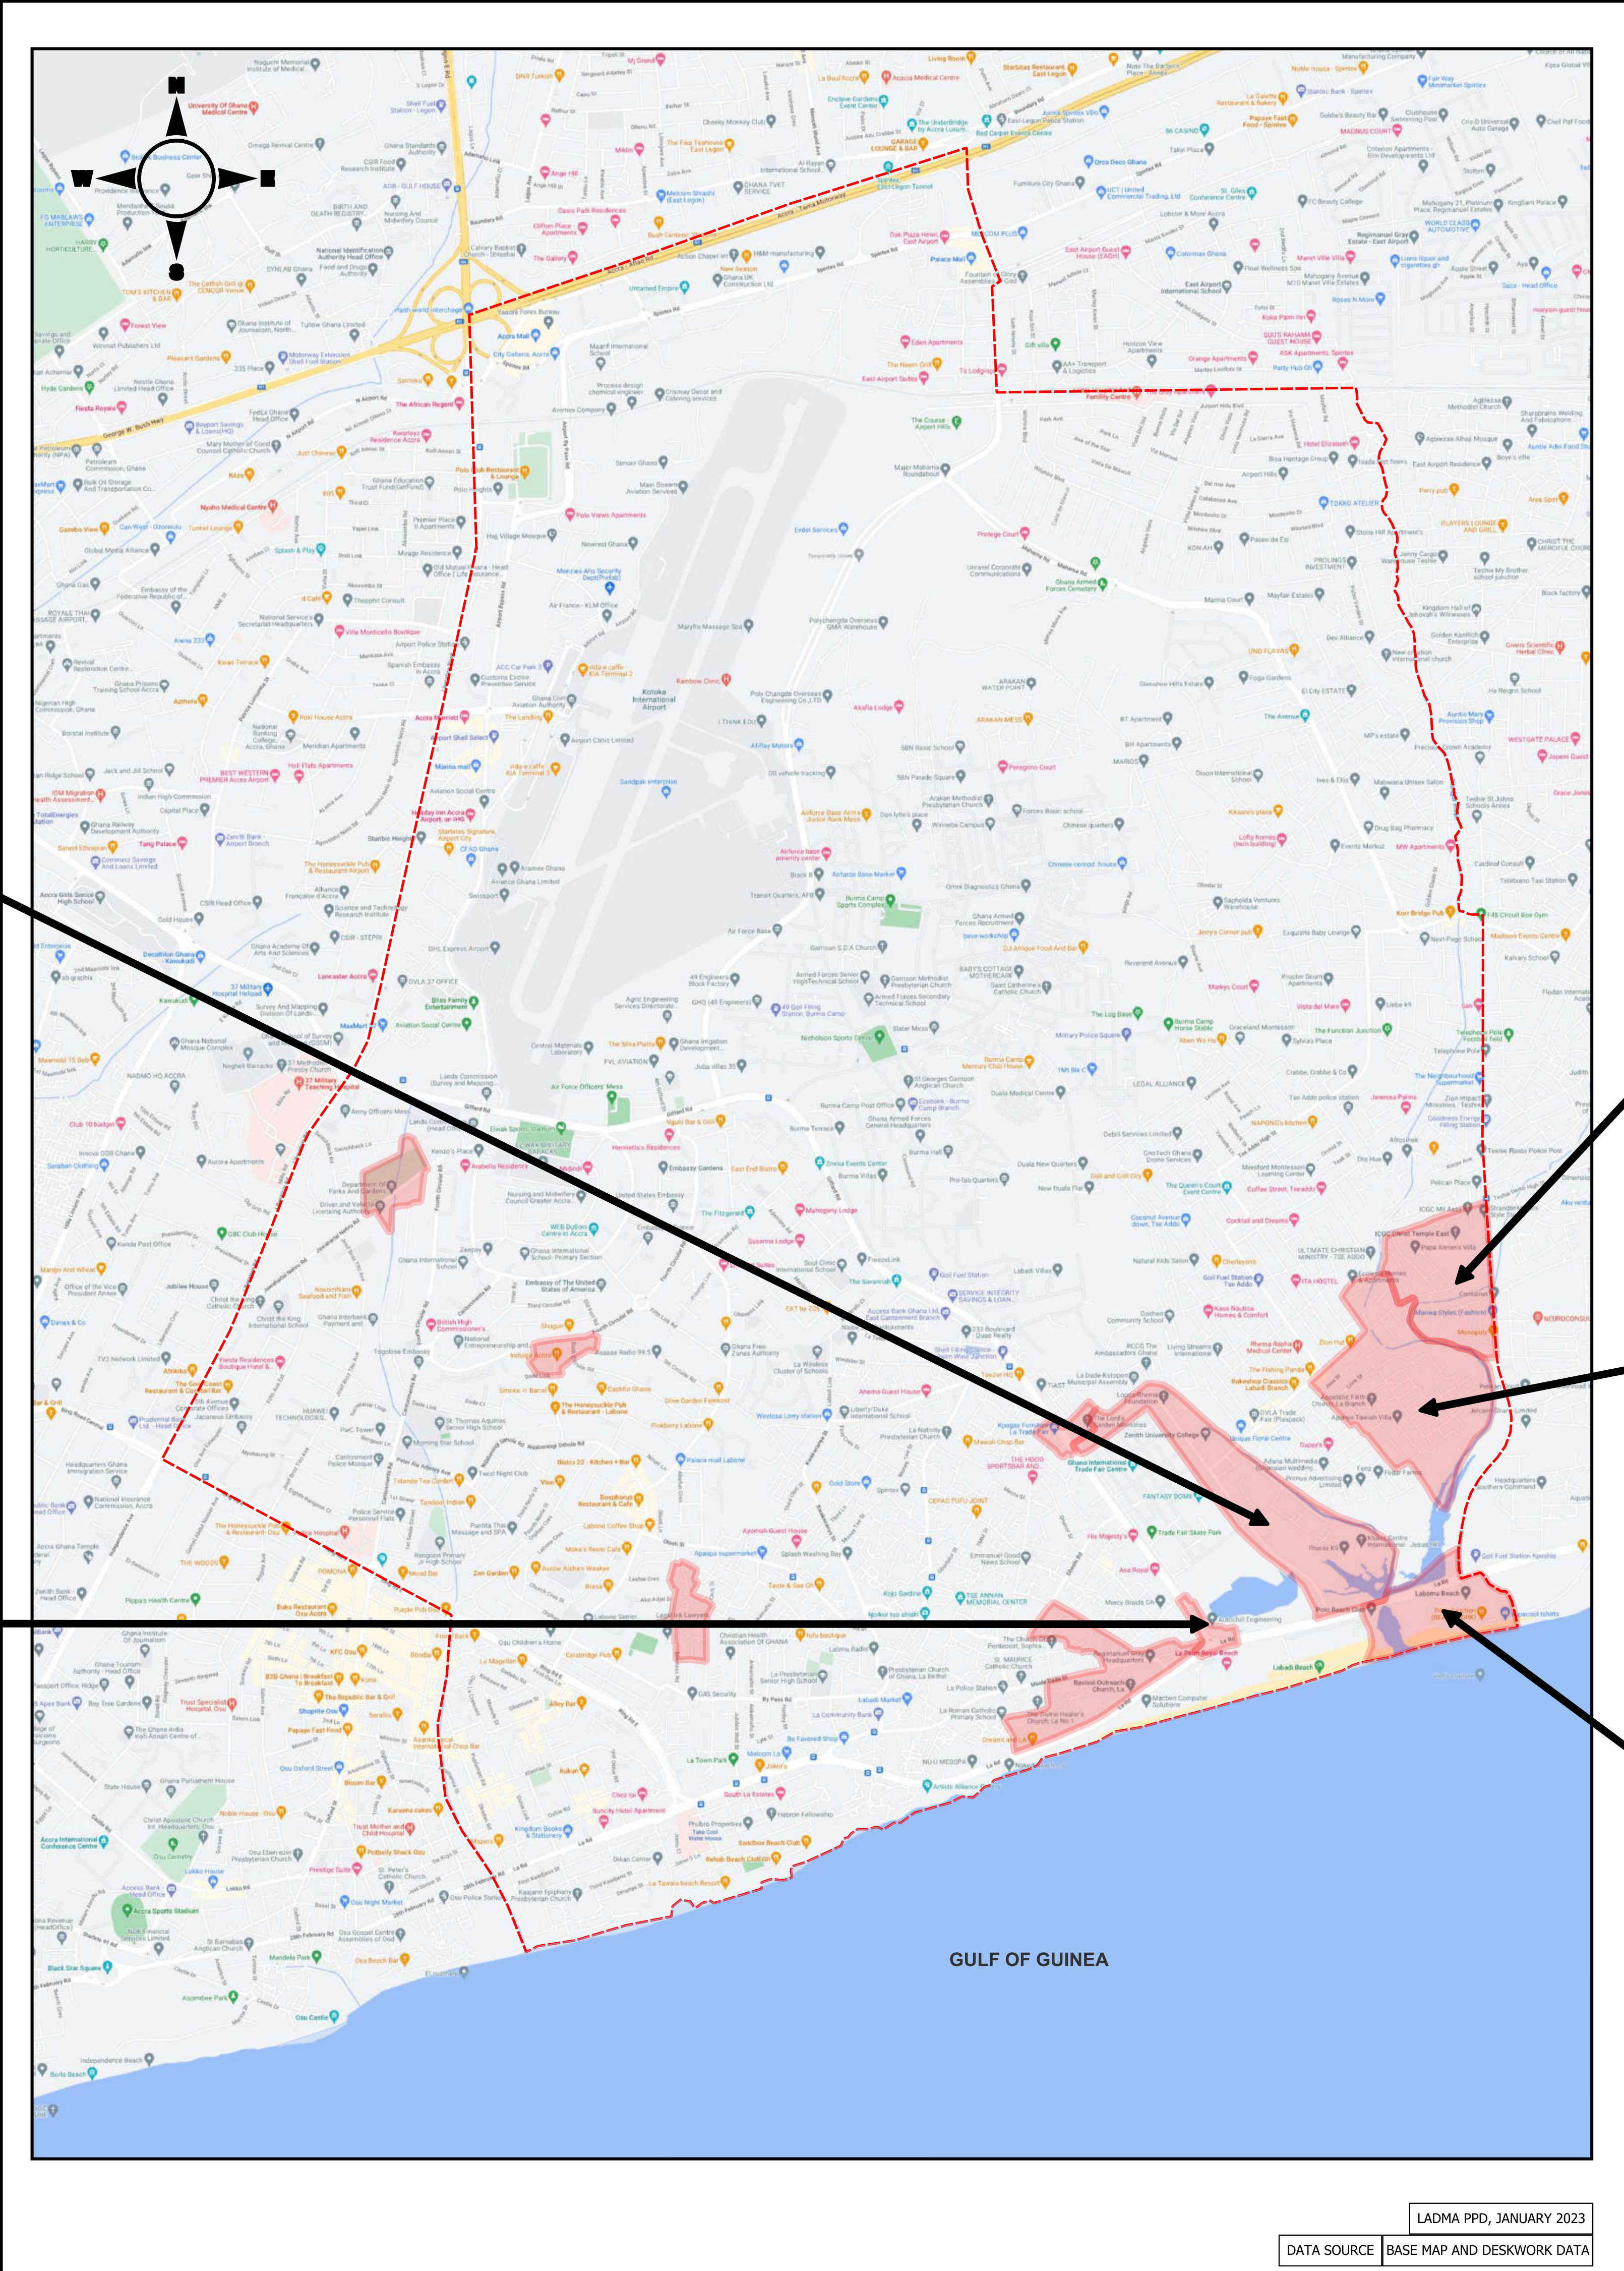

LA DADE - KOTOPON MUNICIPAL ASSEMBLY FLOOD PRONE HOTSPOT

KPOGAS - ZENITH STRETCH FLOOD HOT SPOT

T - JUNCTION FLOOD HOT SPOT

ICGC FLOOD HOT SPOT

ZION FLOOD HOT SPOT

KPESHIE FLOOD HOT SPOT

LEGEND

- FLOOD PRONE AREA
- LADMA BOUNDARY