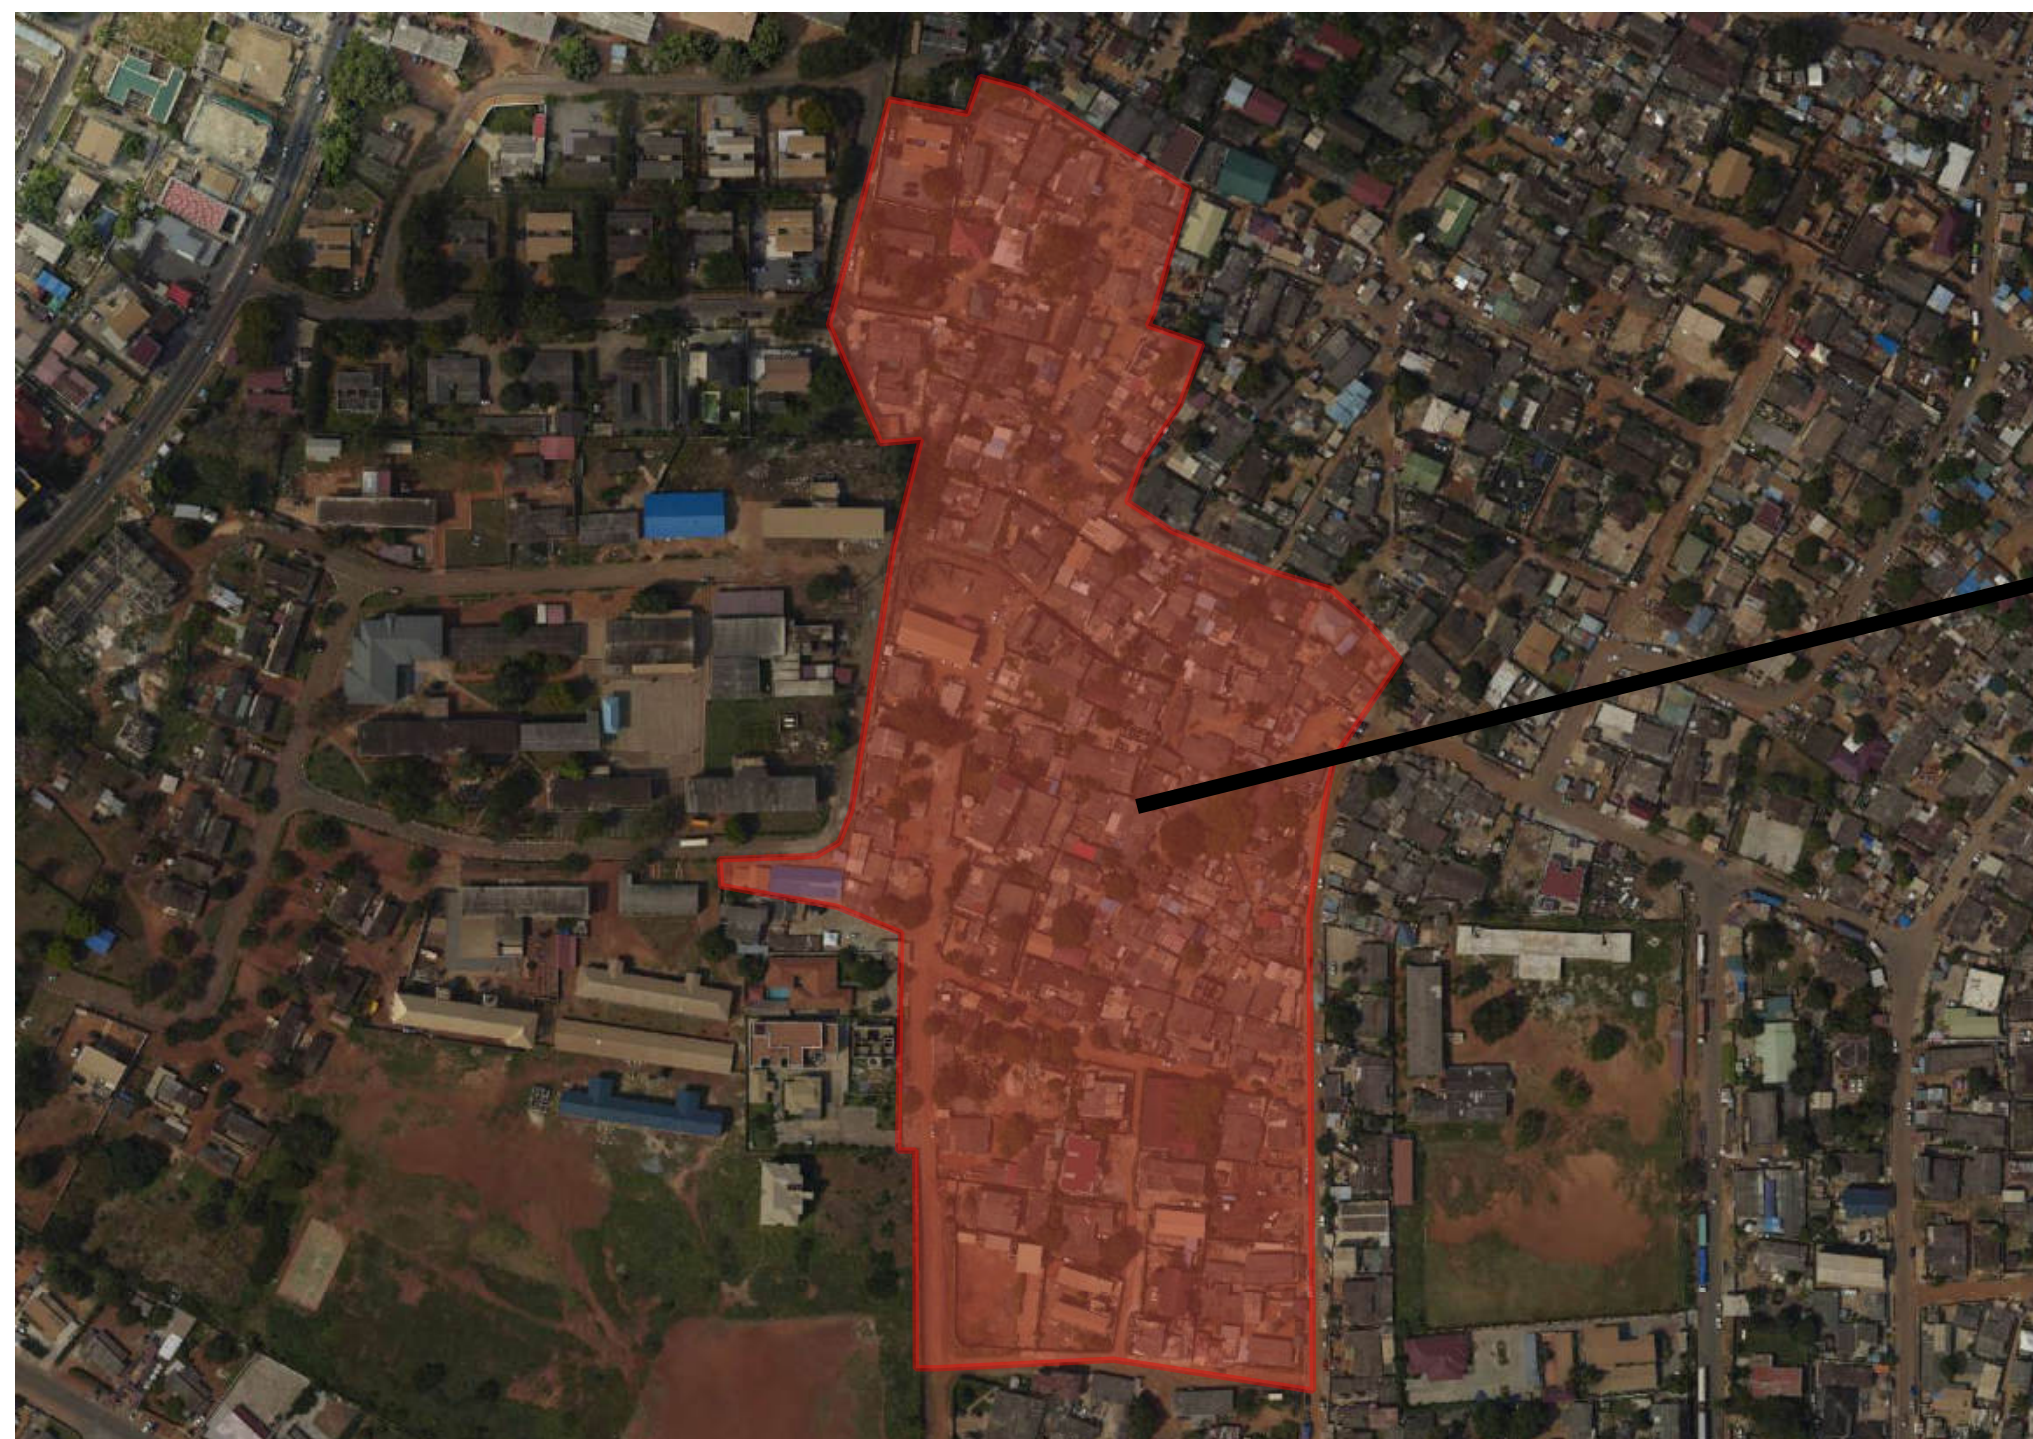

LA DADE - KOTOPON MUNICIPAL ASSEMBLY FLOOD PRONE HOTSPOT

PARKS AND GARDENS FLOOD HOT SPOT

KPOGAS FLOOD HOT SPOT

KWAKU BAAKO AREA, LABONE FLOOD HOT SPOT

FLOOD HOT SPOT BEHIND LABONE SECONDARY

AGYEMAN, ABAFUM/KOWE/ABESE FLOOD HOT SPOT

LEGEND

- FLOOD PRONE AREA
- LADMA BOUNDARY

1,000 0 1,000 2,000 3,000 M