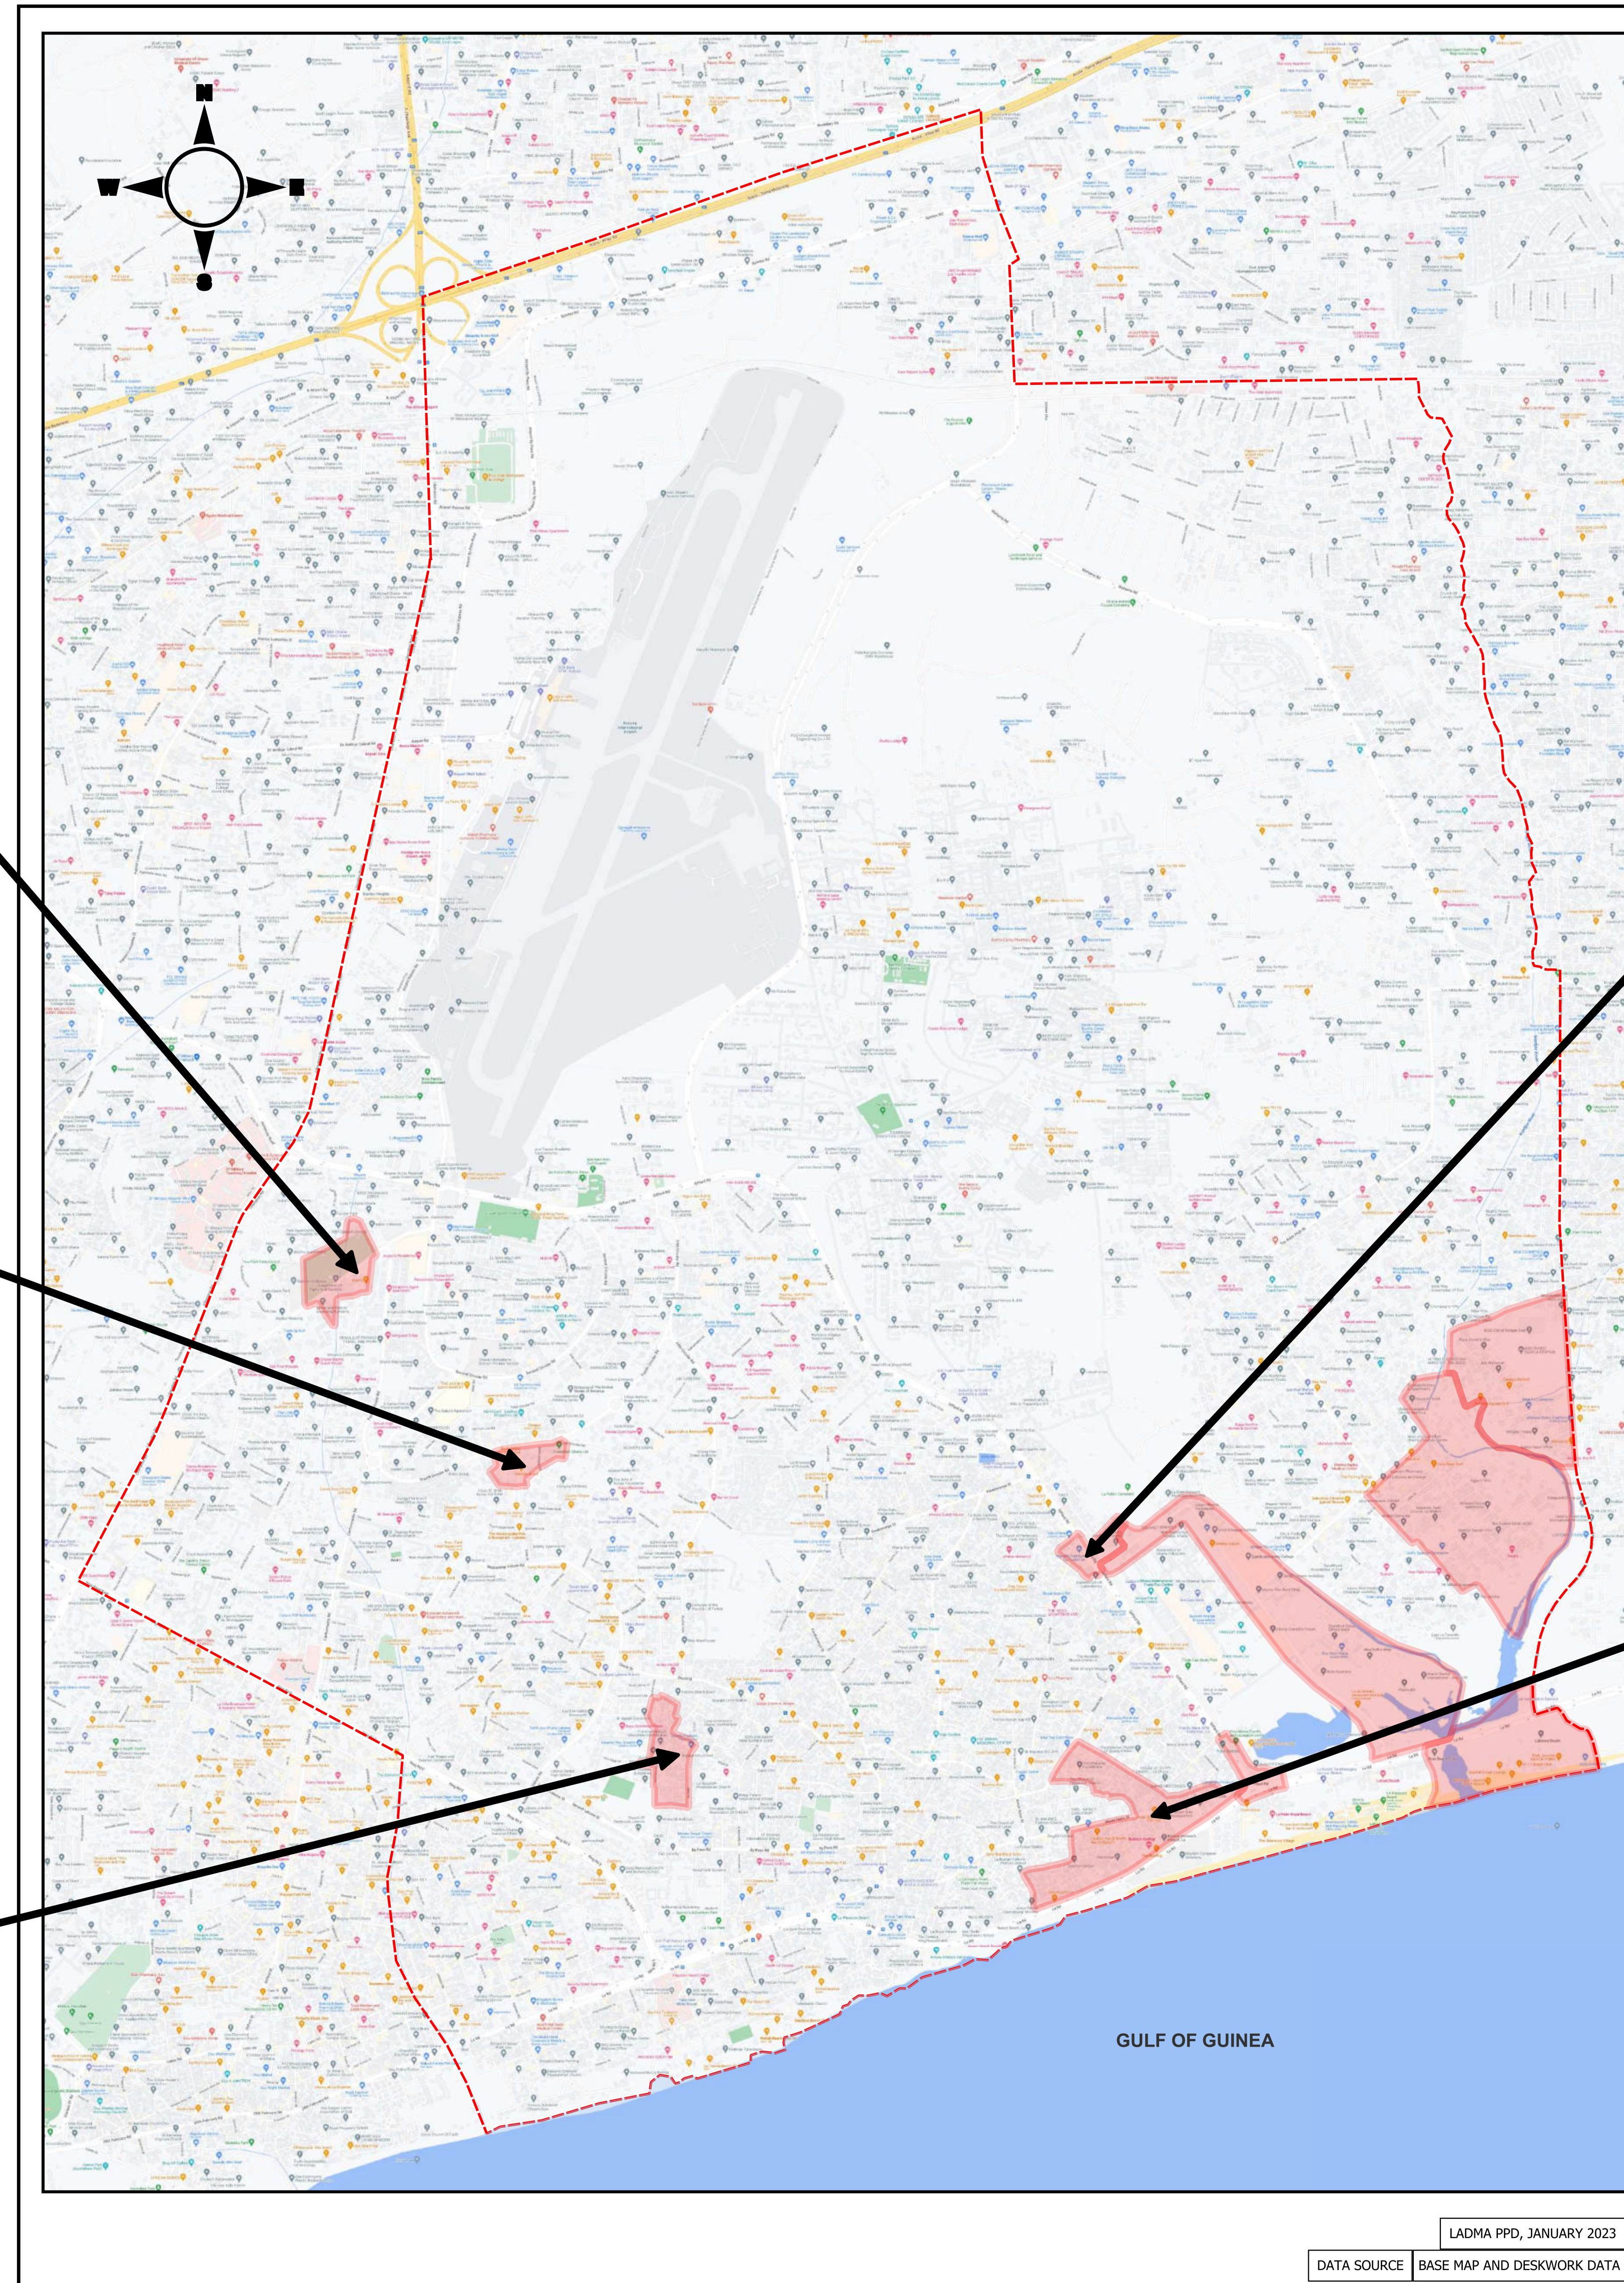

LA DADE - KOTOPON MUNICIPAL ASSEMBLY FLOOD PRONE HOTSPOT

PARKS AND GARDENS FLOOD HOT SPOT

KPOGAS FLOOD HOT SPOT

KWAKU BAAKO AREA, LABONE FLOOD HOT SPOT

FLOOD HOT SPOT BEHIND LABONE SECONDARY

AGYEMAN, ABAFUM/KOWE/ABESE FLOOD HOT SPOT

LEGEND

- FLOOD PRONE AREA
- LADMA BOUNDARY

1,000 0 1,000 2,000 3,000 M