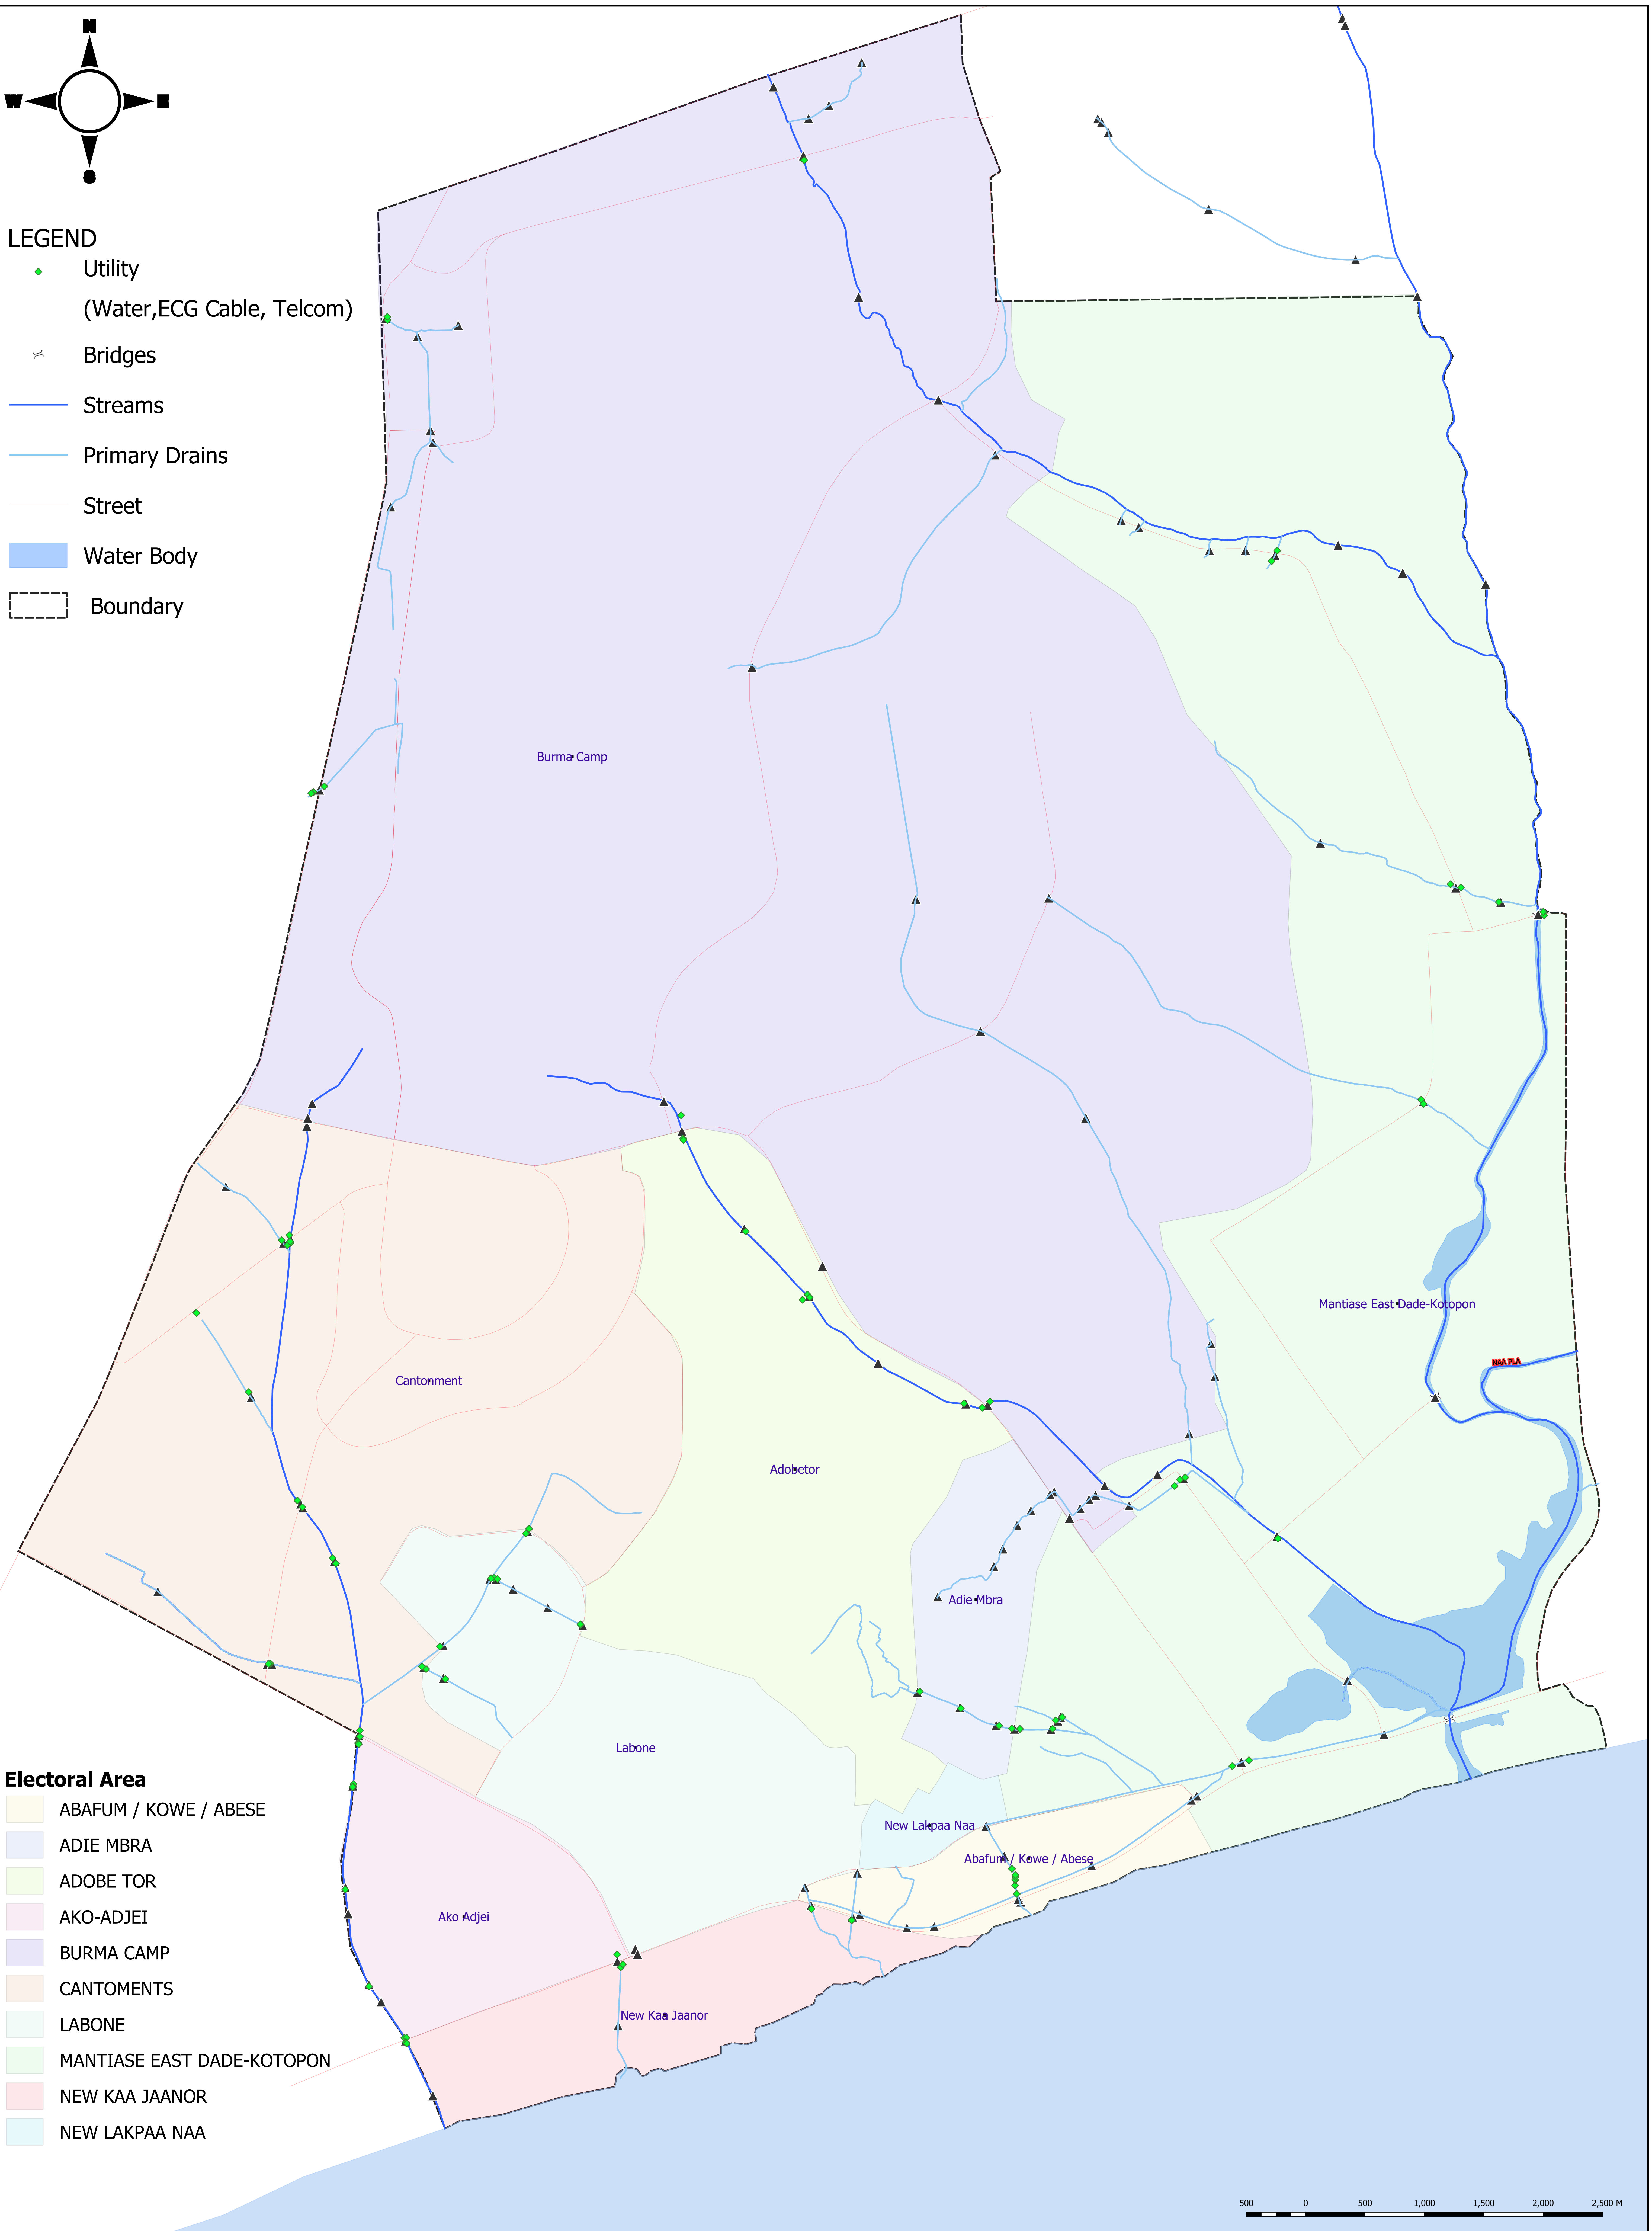

LA DADE-KOTOPON MUNICIPAL ASSEMBLY RIVER - CROSSING NETWORK MAP

LEGEND

- ◆ Utility
(Water, ECG Cable, Telcom)
- Bridges
- Streams
- Primary Drains
- Street
- Water Body
- Boundary

Electoral Area

- ABAFUM / KOWE / ABESE
- ADIE MBRA
- ADOBE TOR
- AKO-ADJEI
- BURMA CAMP
- CANTONMENTS
- LABONE
- MANTIASE EAST DADE-KOTOPON
- NEW KAA JAANOR
- NEW LAKPAA NAA

500 0 500 1,000 1,500 2,000 2,500 M